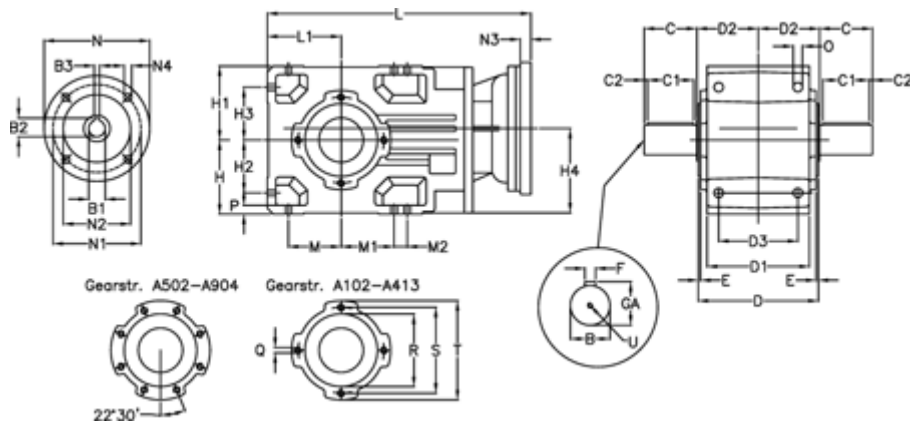

Article number: 29600201202220  
 Description: Bevel helical gearbox  
 A202UD-12-P63B5

## Measures

B = 30	D1 = 110	H1 = 80	M2 = 0	Q = M8x15
B1 = 11	D2 = 73	H2 = 60.0	N = 140	R = 95
B2 = 12.8	D3 = 90	H3 = 60.0	N1 = 115	S = 115
B3 = 4	Description = A202UD-xx-P63 B5	H4 = 93.0	N2 = 95	T = 140
C = 60	E = 3.0	L = 306.0	N3 = 0	U = M10x22
C1 = 50	F = 10	L1 = 80	N4 = M8x19	
C2 = 5.0	GA = 33.0	M = 60.0	O = 9.5	
D = 136	H = 80	M1 = 60.0	P = 9	